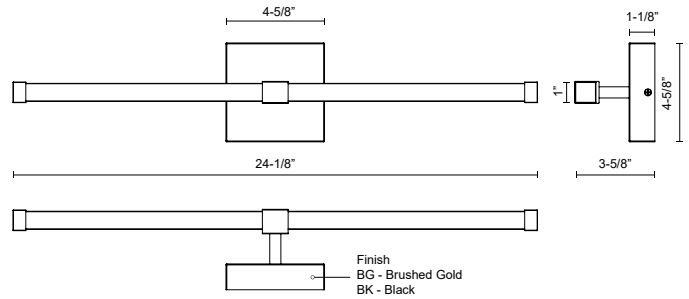

## SPECIFICATION DETAILS

\* For custom options, consult factory for details.

<b>Fixture Dimensions</b>	W24-1/8" x H1" x E3-5/8"
<b>Light Source</b>	LED with DC Driver
<b>Wattage</b>	11W
<b>Total Lumens</b>	850lm
<b>Delivered Lumens</b>	480lm*
<b>Voltage</b>	120V
<b>Color Temperature</b>	3000K
<b>CRI (Ra)</b>	90CRI
<b>Optional Color Temps</b>	2700K - 5000K Available, Minimum Order Quantities Apply
<b>LED Rated Life</b>	50,000 hours
<b>Dimming</b>	100% - 10%, TRIAC or ELV Dimmer (Not Included)
<b>Diffuser Details</b>	Clear Acrylic Exterior/White Silicone Interior
<b>ADA Compliant</b>	Yes
<b>Location</b>	Damp
<b>Compliance</b>	T24-JA8; ADA;
<b>Warranty</b>	5 Years
<b>Illumination Direction</b>	Up/Down
<b>Mounting Style</b>	All Orientation
<b>CEC Title 24 JA8</b>	Yes, JA8-19
<b>Canopy Dimensions</b>	W4-5/8" x H4-5/8" x E1-1/8"